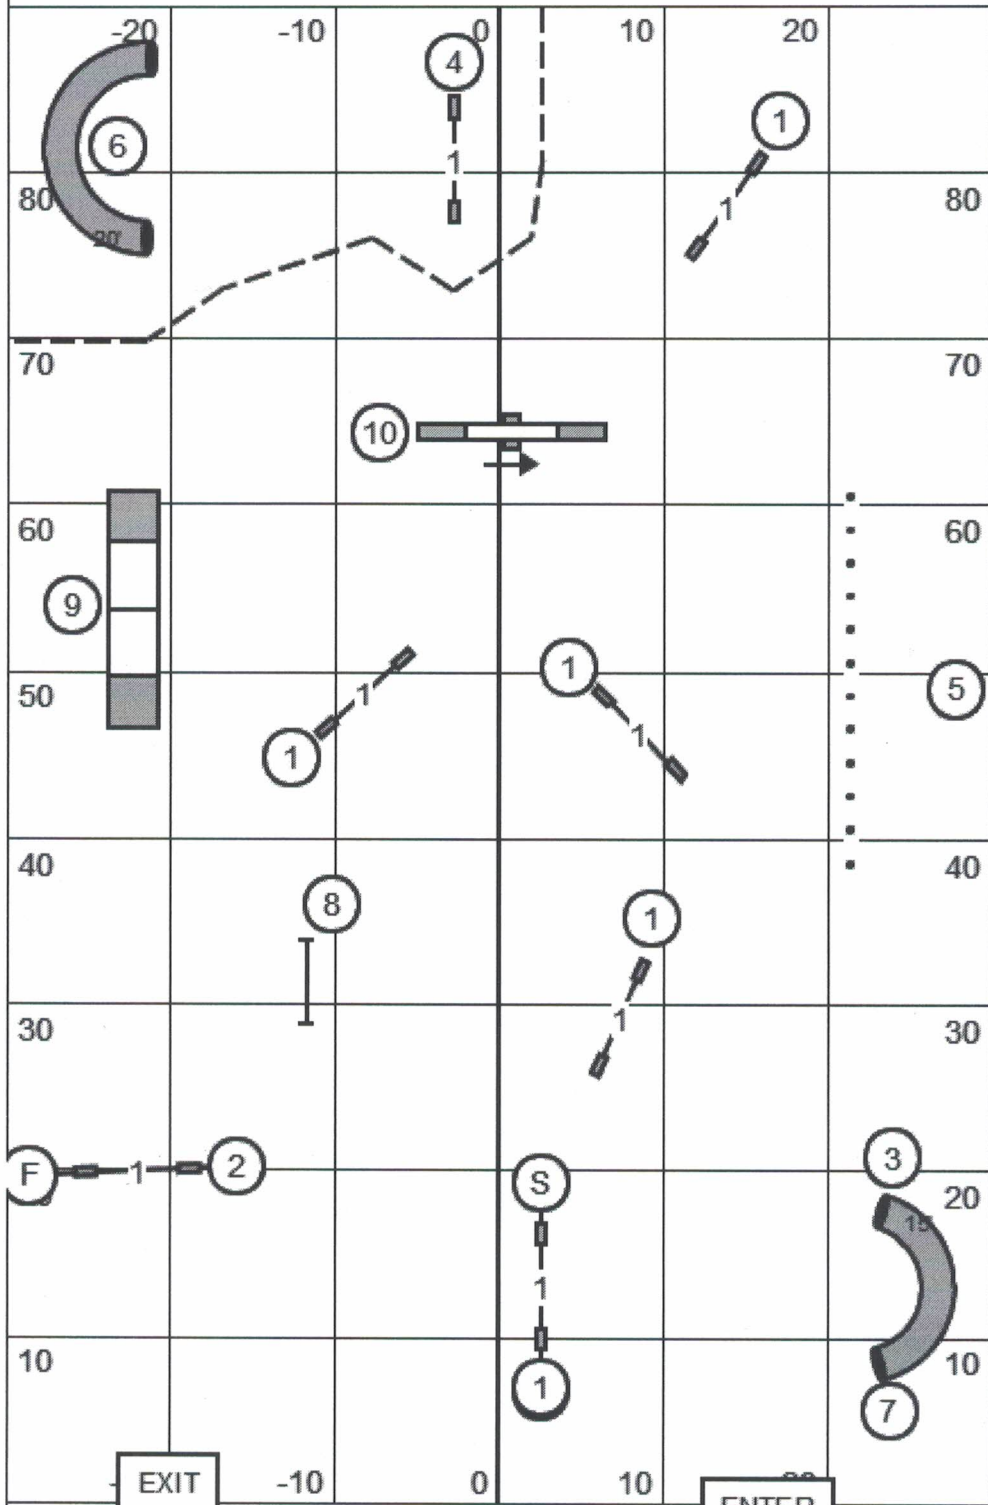

**Winnegamie Dog Club, Inc.
Menasha, WI**

Novice JWW

EXIT

Sunday, March 2, 2025
Judge Kathy Rudolph

ENTER

Winnegamie Dog Club, Inc.
Menasha, WI

FAST

(4) (6) OR (6) (4)

50 - 30 SB = 20 add'l pts

EXIT

ENTER

Sunday, March 2, 2025
Judge Kathy Rudolph

**Winnegamie Dog Club, Inc.
Menasha, WI**

Novice Std