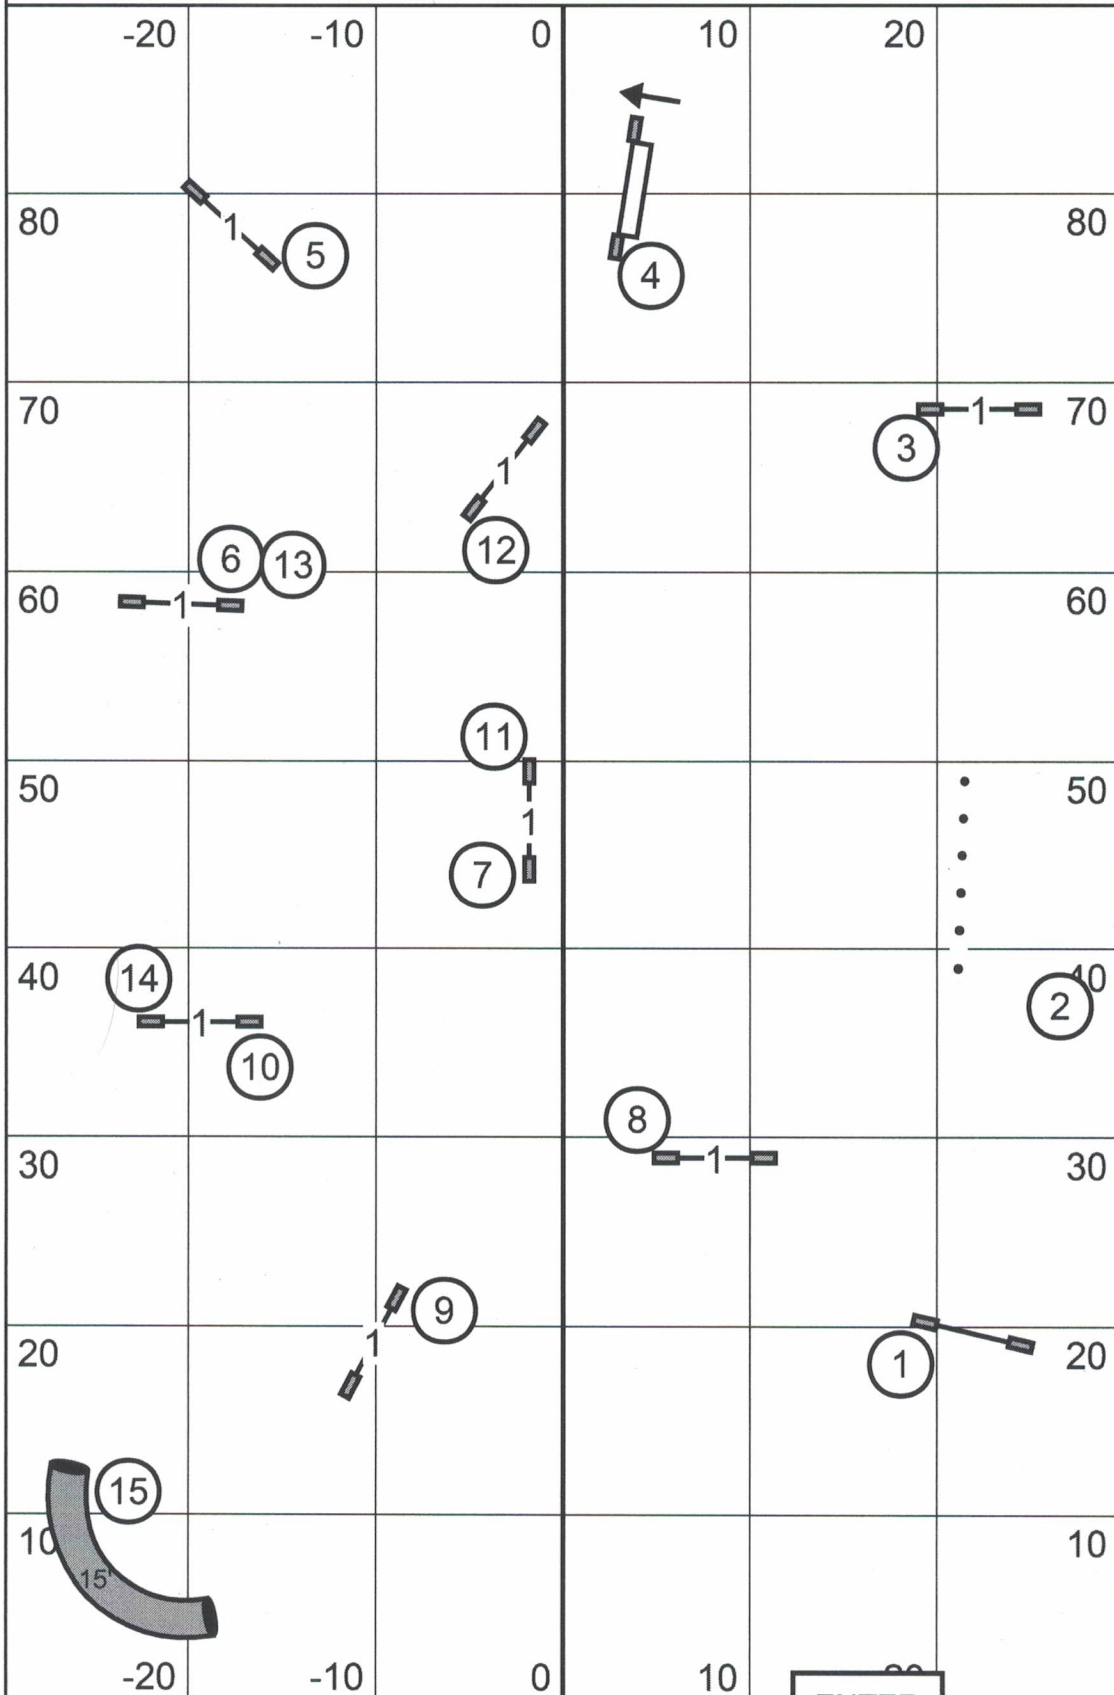

**Winnegamie Dog Club, Inc.
Menasha, WI**

Novice JWW

EXIT

Sunday, March 2, 2025
Judge Kathy Rudolph

ENTER

Winnegamie Dog Club, Inc.
Menasha, WI

FAST

(4) (6) OR (6) (4)

50 - 30 SB = 20 add'l pts

EXIT

ENTER

Sunday, March 2, 2025
Judge Kathy Rudolph

**Winnegamie Dog Club, Inc.
Menasha, WI**

Novice Std