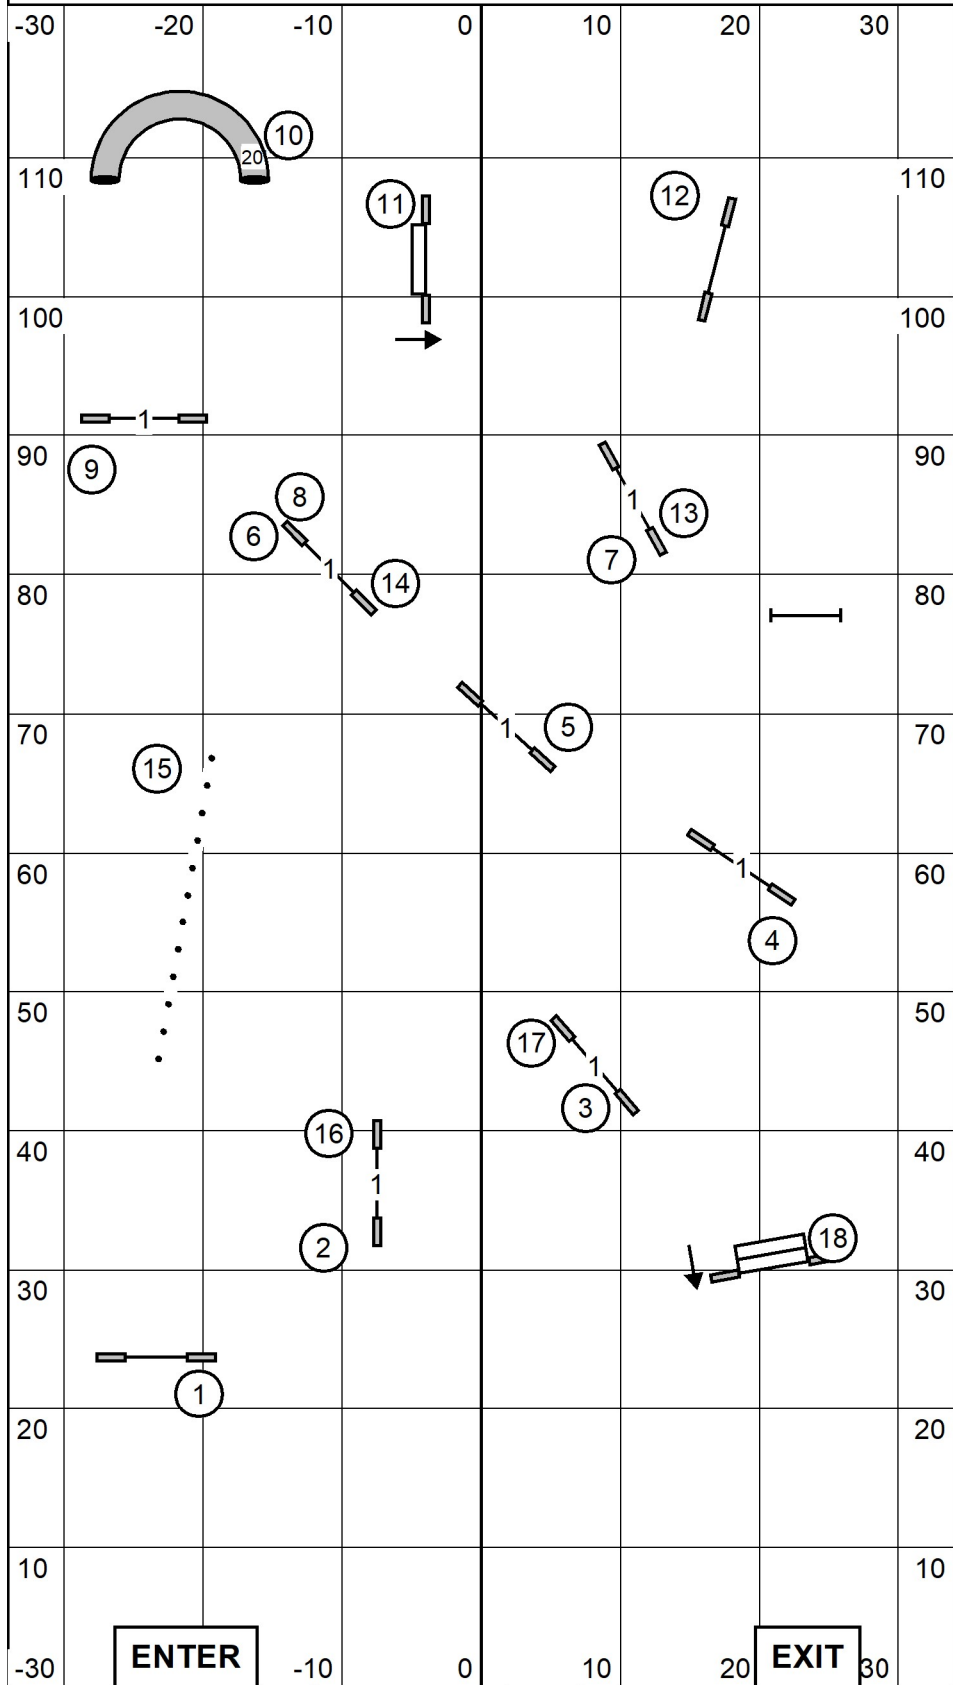

Excellent/Master JWW

Winnegamie Dog Club
 Nov. 30, 2024
 Oshkosh, WI
 Elliot Kaplan

T/S

E/M FAST

60 points to Q
 Successful send = 35 pts
 25 other points needed

Send 6-7-2

-30 -20 -10 0 10

Max Course Times (sec)		
	Reg	Pref
24	32	
20/24C	32	35
16	35	35
12	35	38
8	38	38
4		41

Winnegamie Dog Club
 Nov. 30, 2024
 Oshkosh, WI
 Elliot Kaplan

Winnegamie Dog Club
 Nov. 30, 2024
 Oshkosh, WI
 Elliot Kaplan

Max Course Times (sec)		
	Reg	Pref
24	32	
20/24C	32	35
16	35	35
12	35	38
8	38	38
4		41