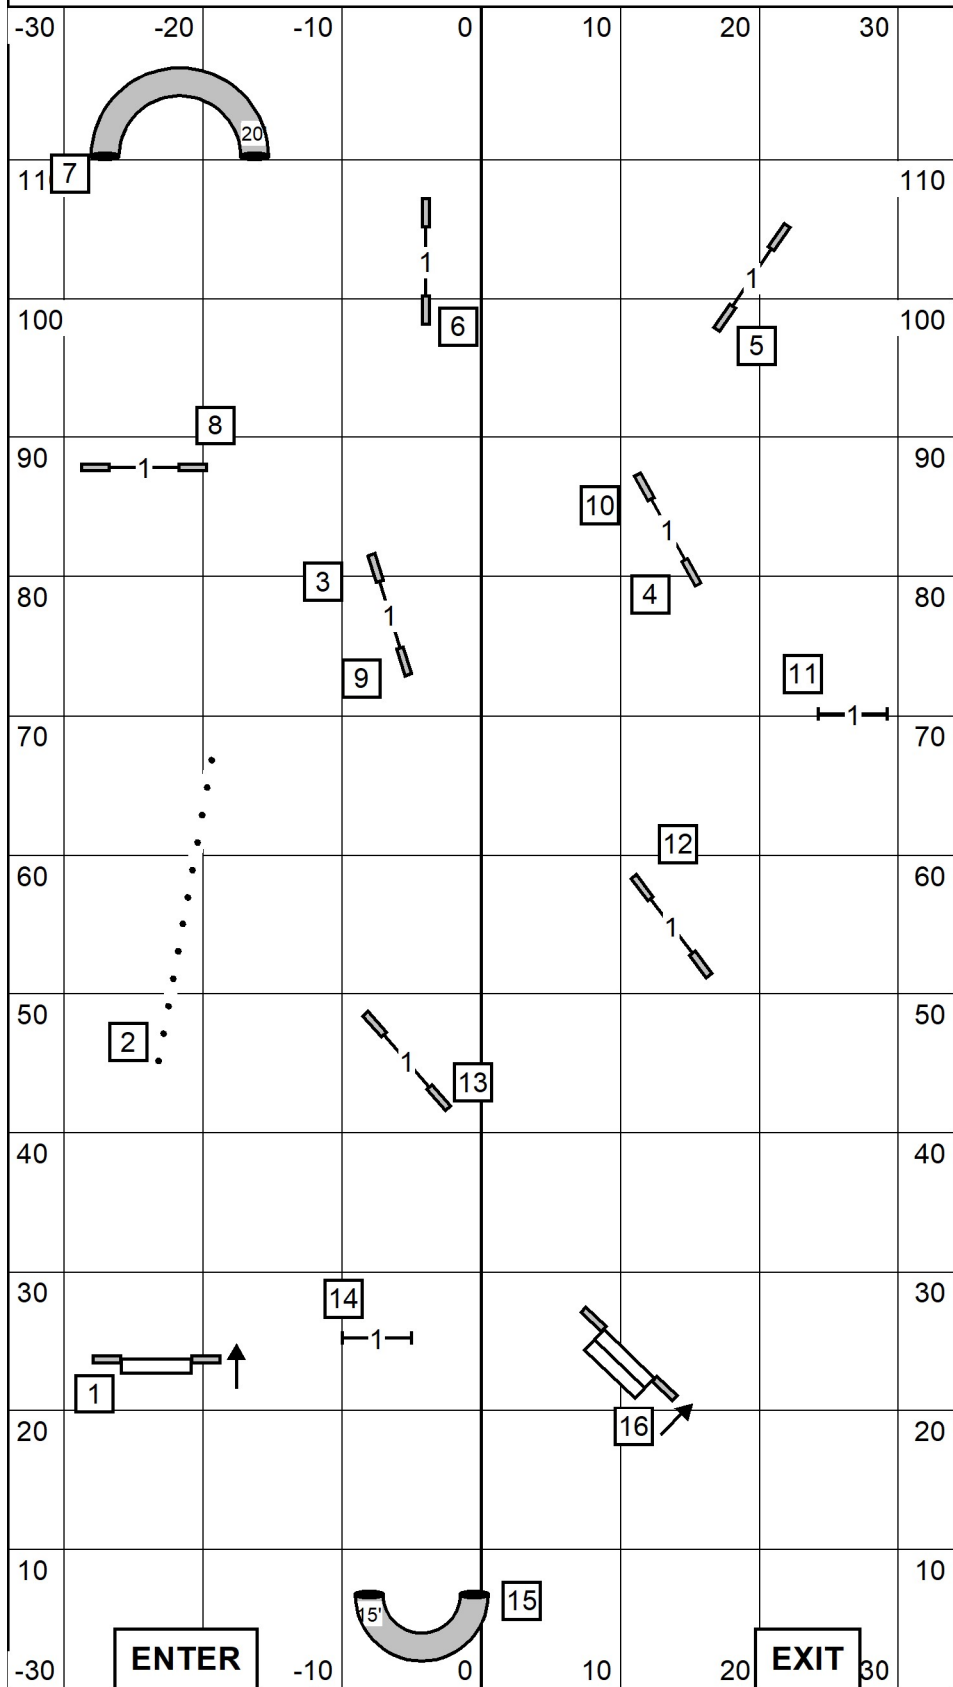

Open JWW

Winnegamie Dog Club
Nov. 30, 2024
Oshkosh, WI
Elliot Kaplan

T/S