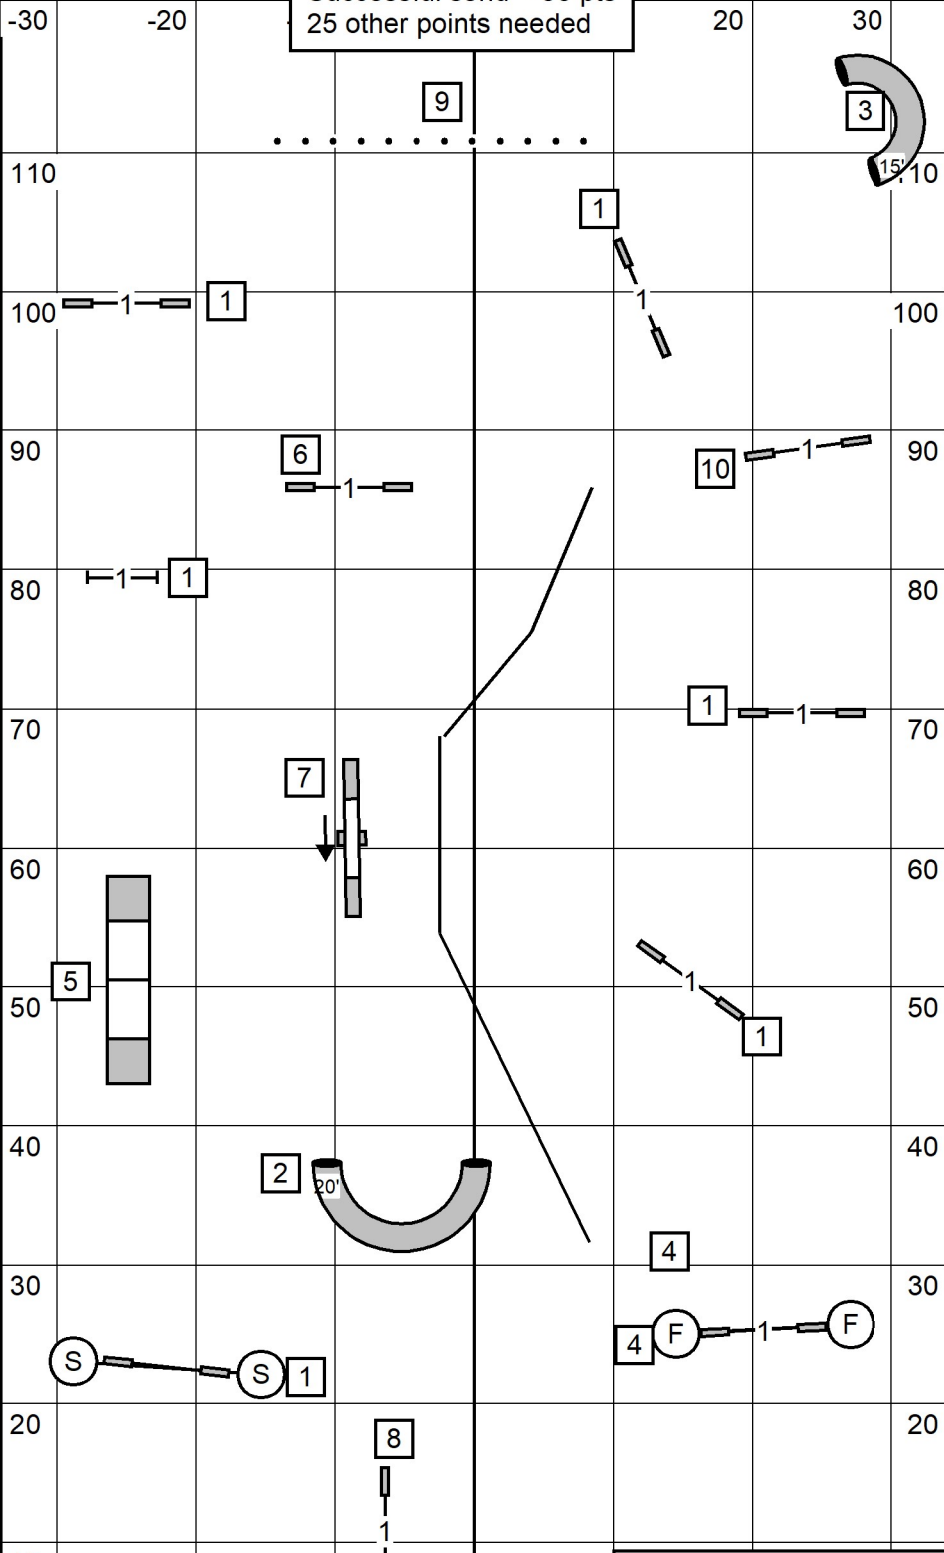

Excellent/Master JWW

Winnegamie Dog Club
 Nov. 30, 2024
 Oshkosh, WI
 Elliot Kaplan

T/S

E/M FAST

60 points to Q
 Successful send = 35 pts
 25 other points needed

Send 6-7-2

-30 -20 -10 0 10

Max Course Times (sec)		
	Reg	Pref
24	32	
20/24C	32	35
16	35	35
12	35	38
8	38	38
4		41