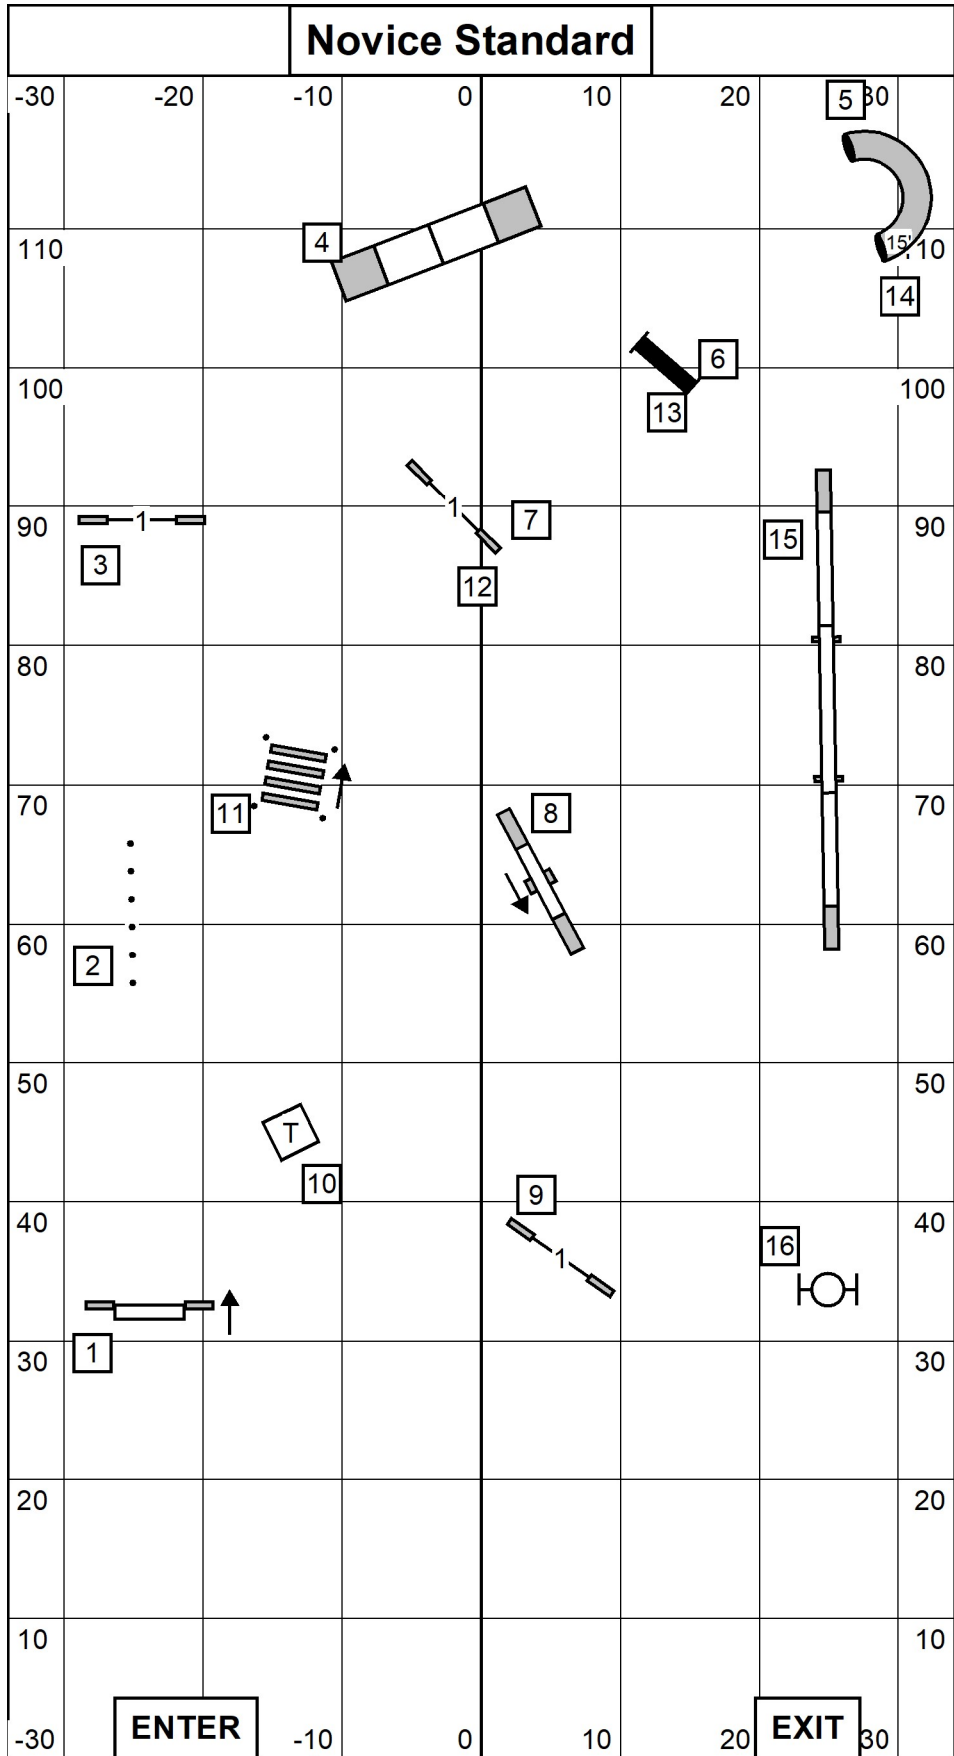

ENTER

EXIT

Winnegamie Dog Club
Nov. 30, 2024
Oshkosh, WI
Elliot Kaplan

T/S