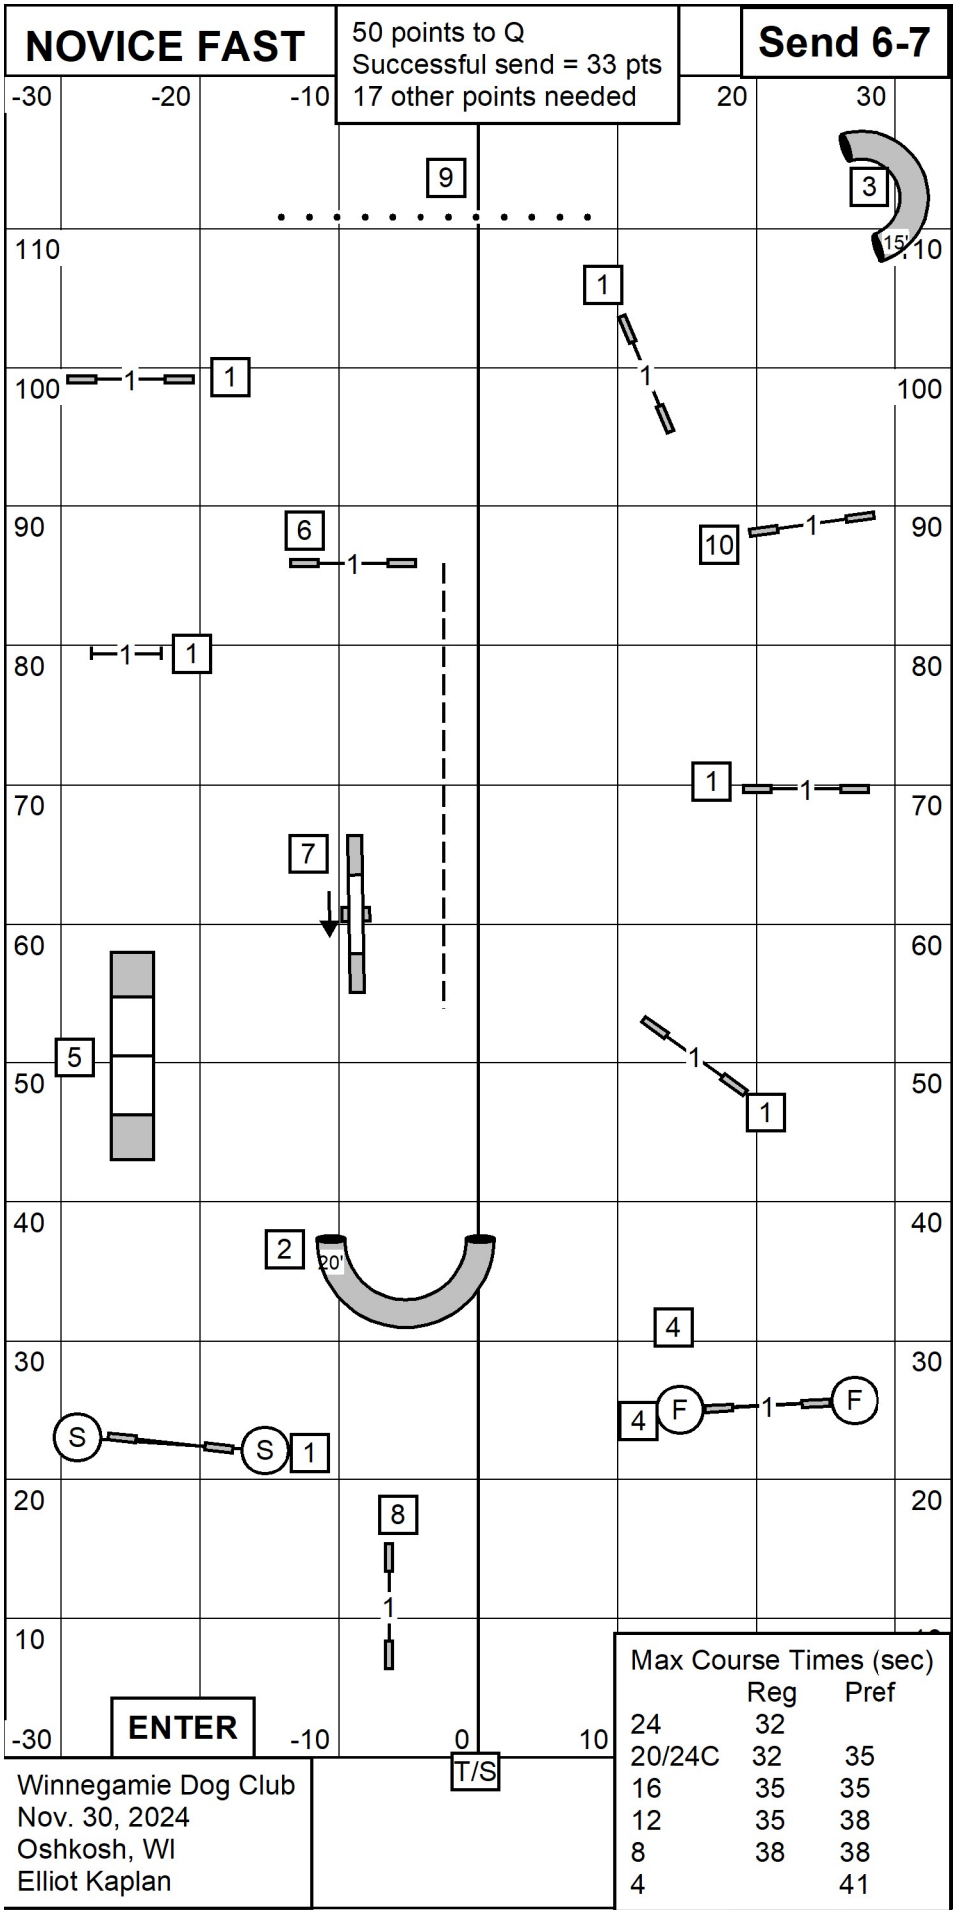

Excellent/Master JWW

Winnegamie Dog Club
 Nov. 30, 2024
 Oshkosh, WI
 Elliot Kaplan

T/S

E/M FAST

60 points to Q
 Successful send = 35 pts
 25 other points needed

Send 6-7-2

-30 -20 -10 0 10

Max Course Times (sec)		
	Reg	Pref
24	32	
20/24C	32	35
16	35	35
12	35	38
8	38	38
4		41

Winnegamie Dog Club
 Nov. 30, 2024
 Oshkosh, WI
 Elliot Kaplan

Winnegamie Dog Club
 Nov. 30, 2024
 Oshkosh, WI
 Elliot Kaplan

Max Course Times (sec)		
	Reg	Pref
24	32	
20/24C	32	35
16	35	35
12	35	38
8	38	38
4		41