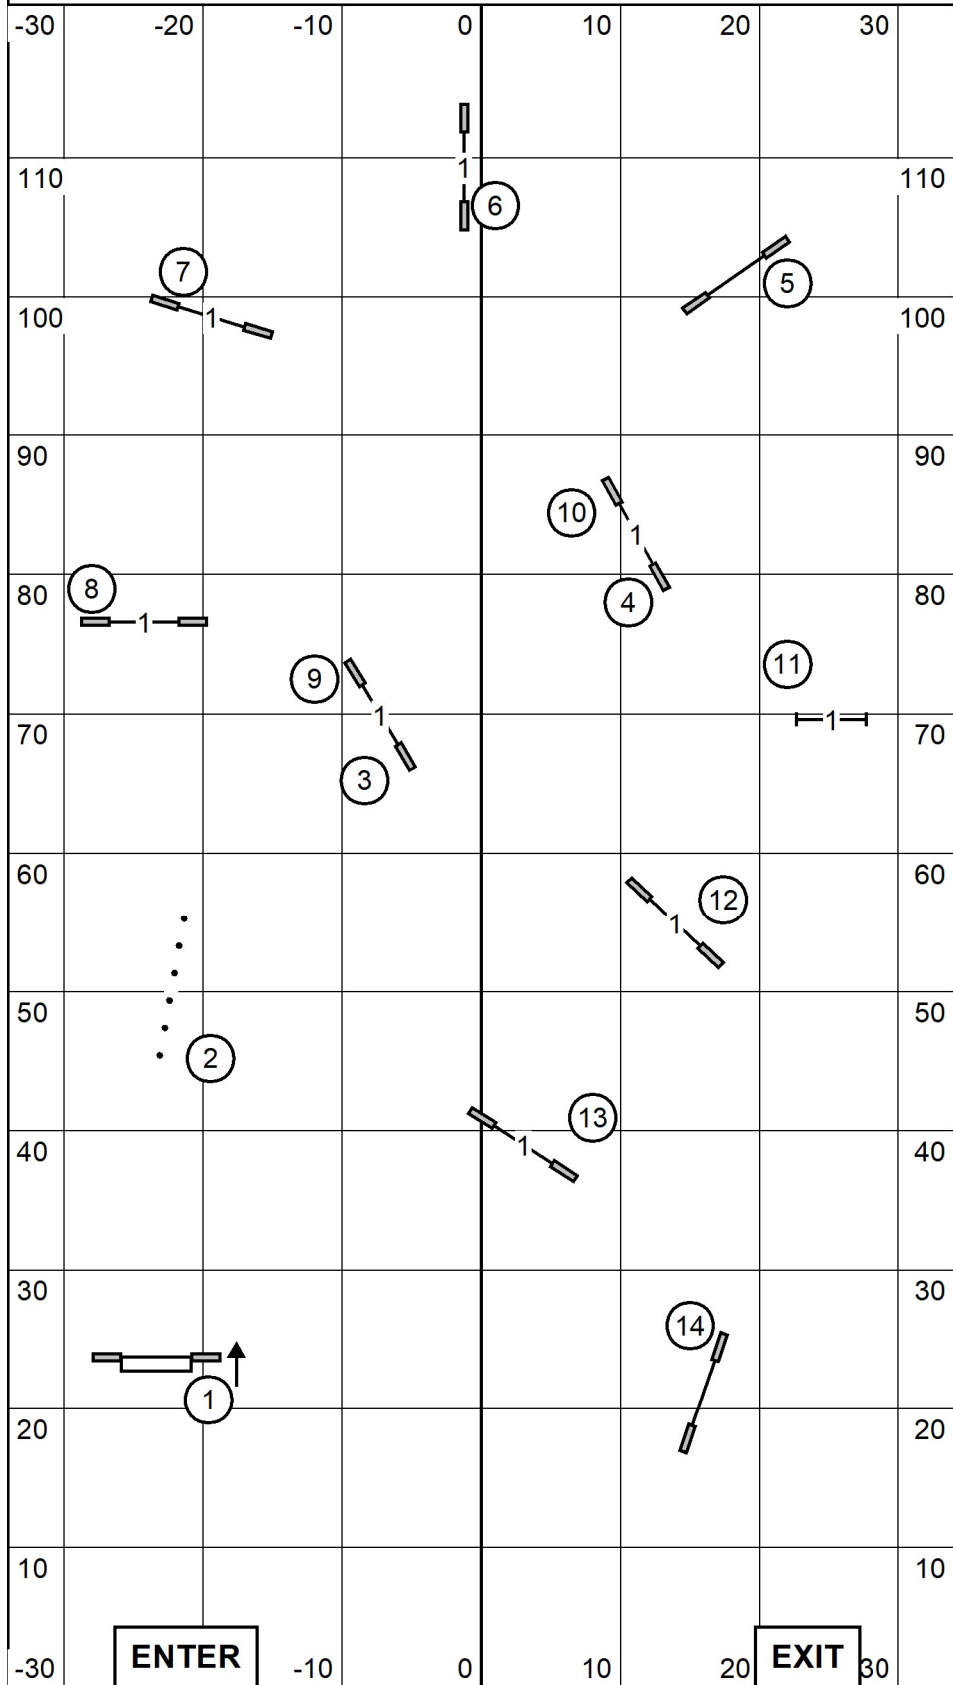

Novice JWW

Winnegamie Dog Club
Nov. 30, 2024
Oshkosh, WI
Elliot Kaplan

T/S