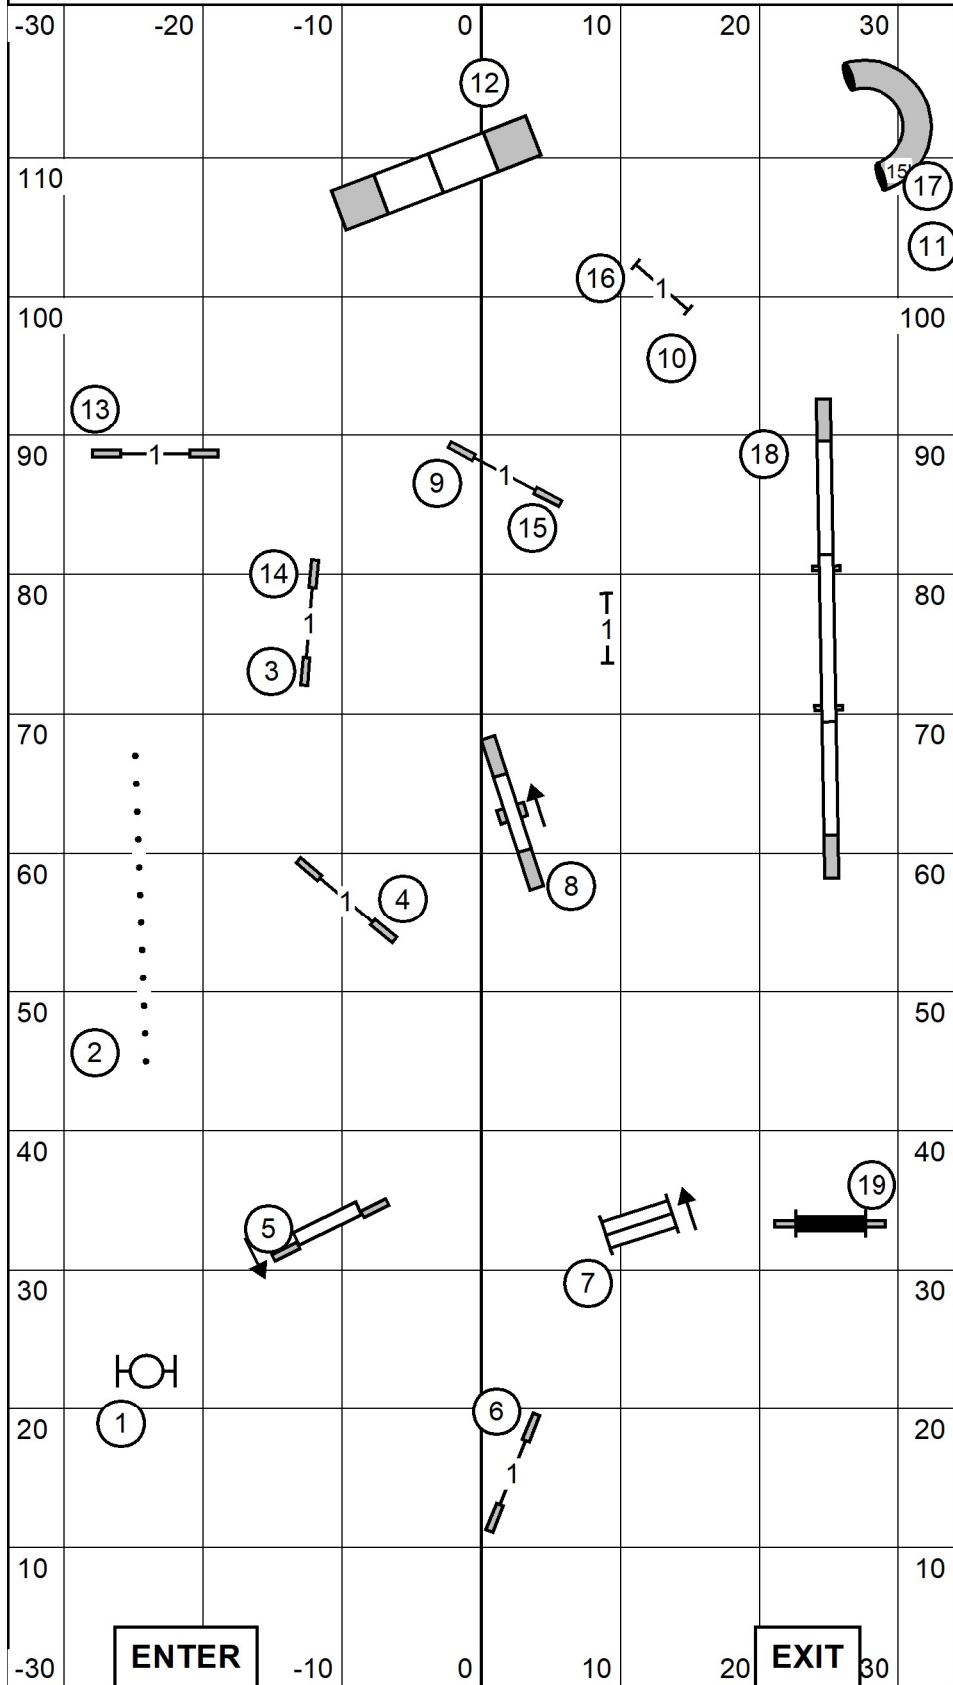

Excellent/Master Standard

Winnegamie Dog Club
Nov. 30, 2024
Oshkosh, WI
Elliot Kaplan

T/S