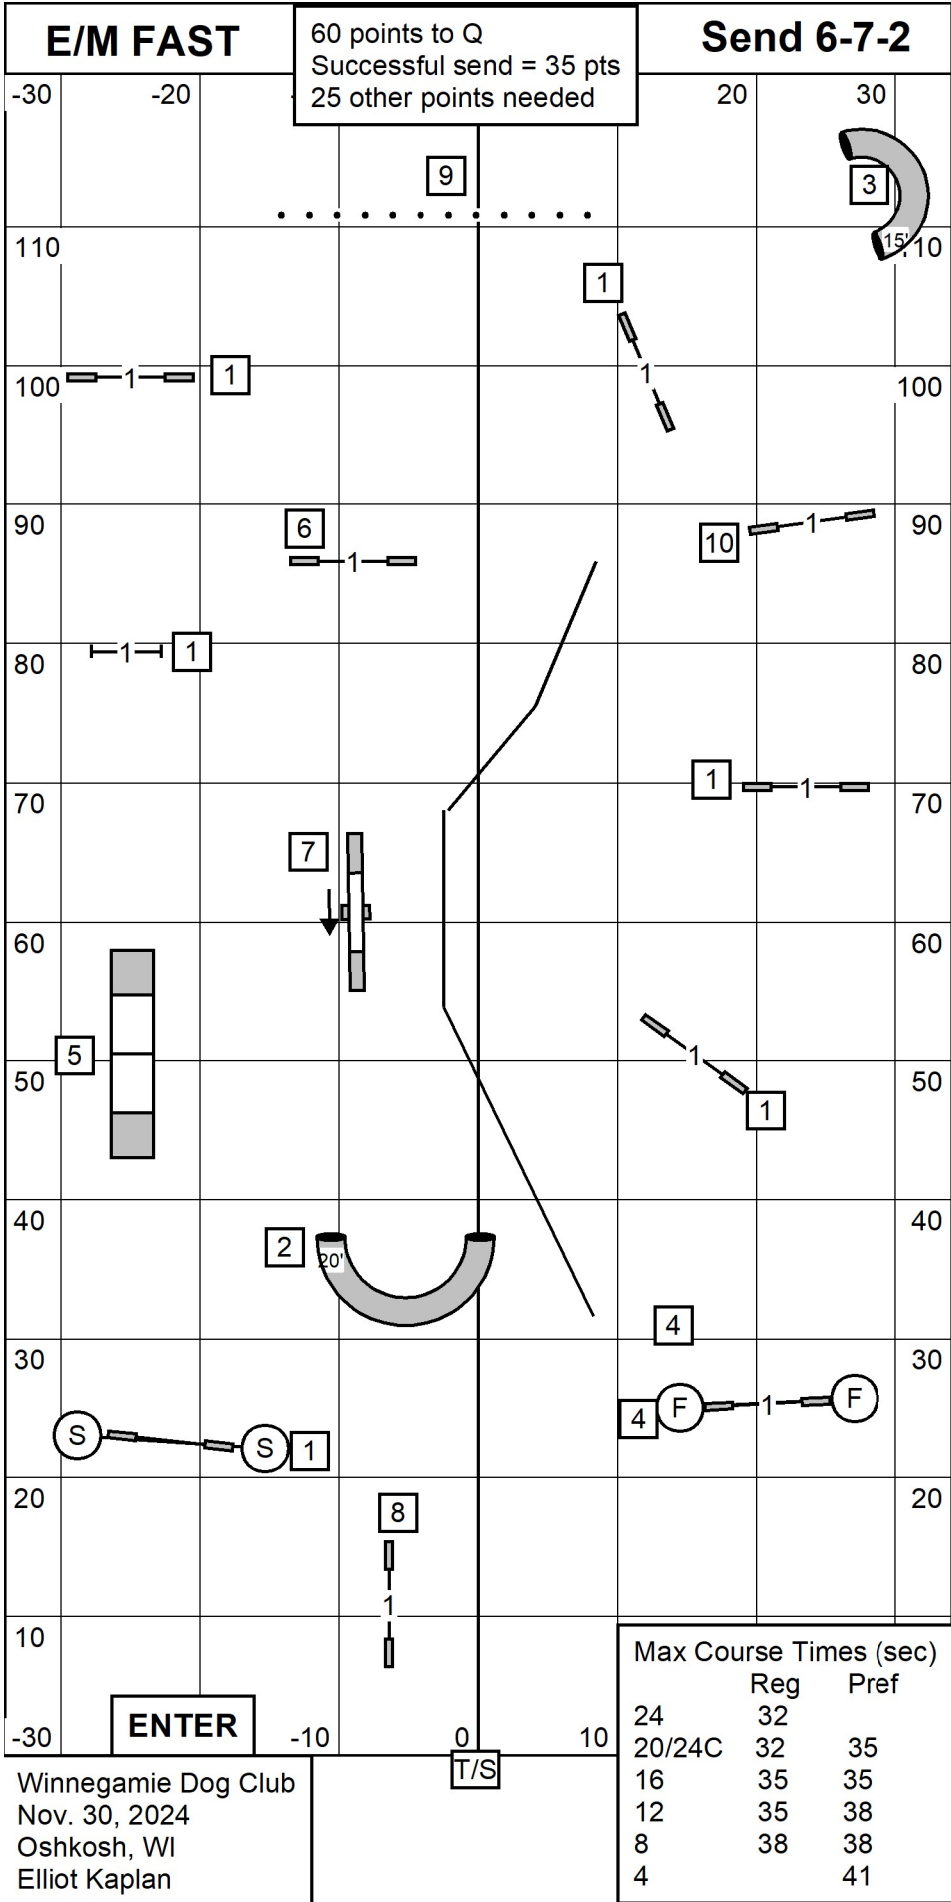

Excellent/Master JWW

Winnegamie Dog Club
 Nov. 30, 2024
 Oshkosh, WI
 Elliot Kaplan

T/S

E/M FAST

60 points to Q
 Successful send = 35 pts
 25 other points needed

Send 6-7-2

-30 -20 -10 0 10

Max Course Times (sec)		
	Reg	Pref
24	32	
20/24C	32	35
16	35	35
12	35	38
8	38	38
4		41

Winnegamie Dog Club
 Nov. 30, 2024
 Oshkosh, WI
 Elliot Kaplan

Winnegamie Dog Club
 Nov. 30, 2024
 Oshkosh, WI
 Elliot Kaplan

Max Course Times (sec)		
	Reg	Pref
24	32	
20/24C	32	35
16	35	35
12	35	38
8	38	38
4		41