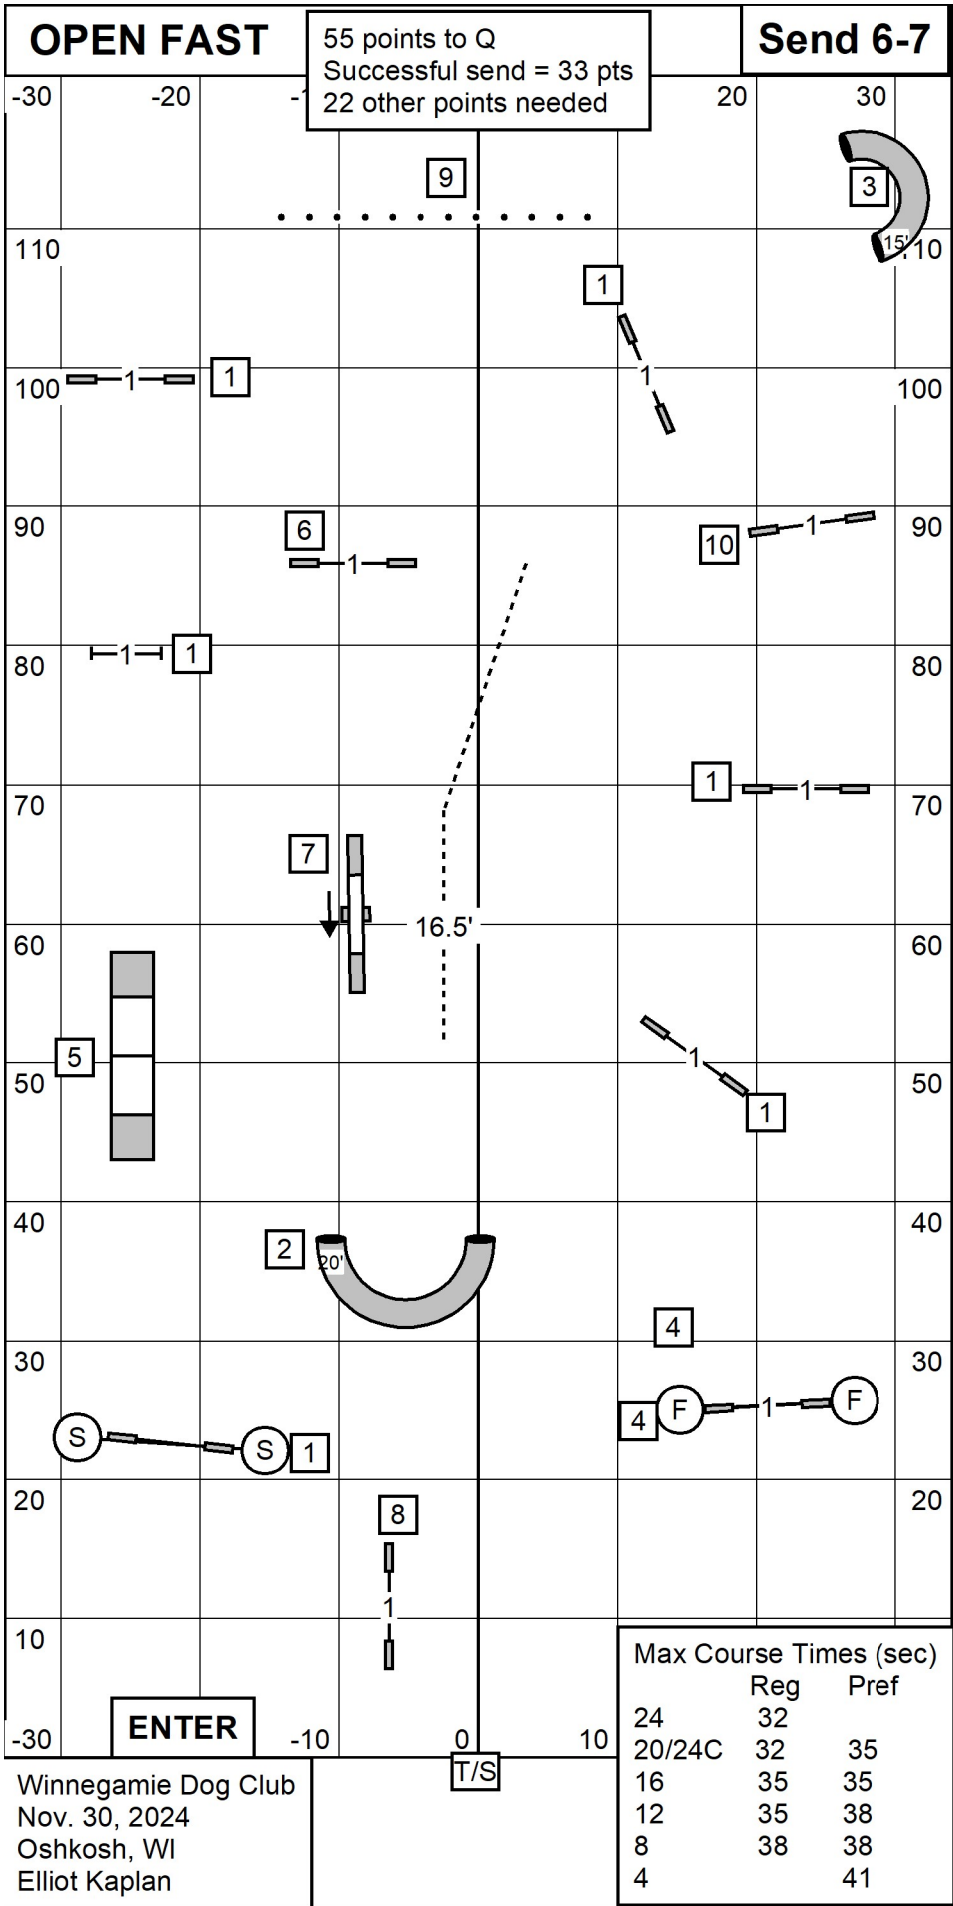

Excellent/Master JWW

Winnegamie Dog Club
 Nov. 30, 2024
 Oshkosh, WI
 Elliot Kaplan

T/S

E/M FAST

60 points to Q
 Successful send = 35 pts
 25 other points needed

Send 6-7-2

-30 -20 -10 0 10

Max Course Times (sec)		
	Reg	Pref
24	32	
20/24C	32	35
16	35	35
12	35	38
8	38	38
4		41

Winnegamie Dog Club
 Nov. 30, 2024
 Oshkosh, WI
 Elliot Kaplan

Winnegamie Dog Club
 Nov. 30, 2024
 Oshkosh, WI
 Elliot Kaplan

Max Course Times (sec)		
	Reg	Pref
24	32	
20/24C	32	35
16	35	35
12	35	38
8	38	38
4		41